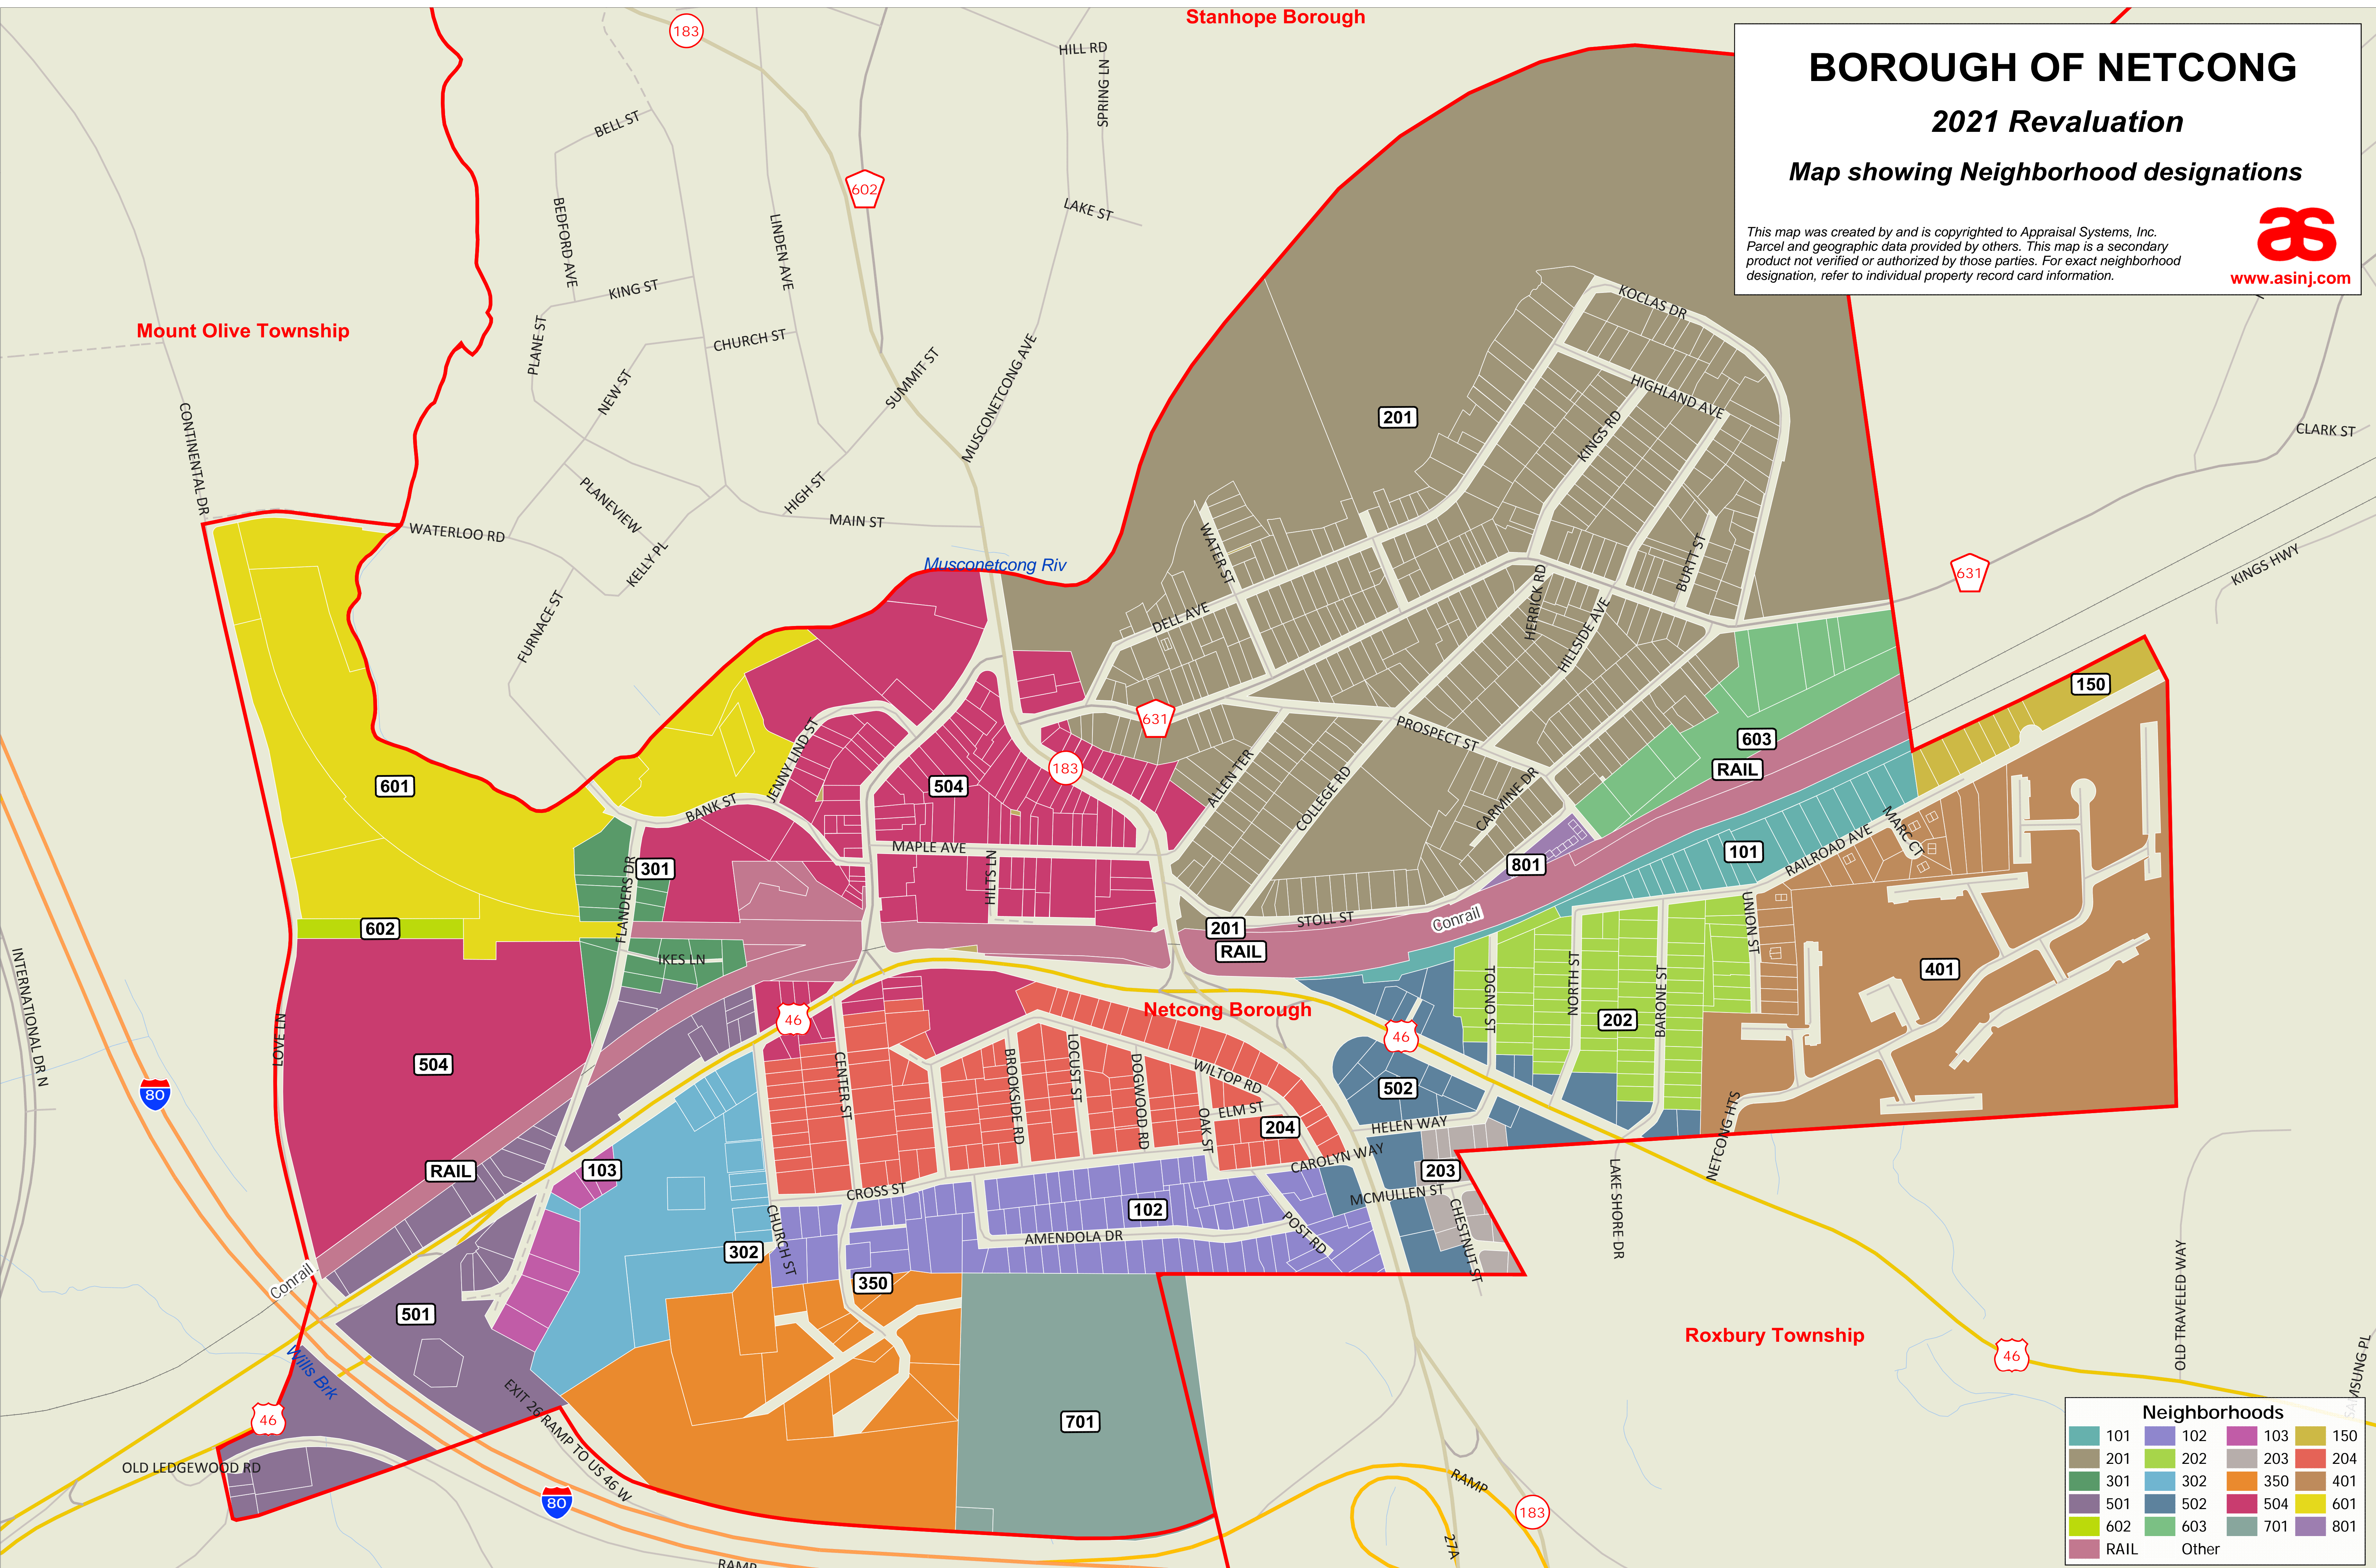

# BOROUGH OF NETCONG

## 2021 Revaluation

Map showing Neighborhood designations

This map was created by and is copyrighted to Appraisal Systems, Inc. Parcel and geographic data provided by others. This map is a secondary product not verified or authorized by those parties. For exact neighborhood designation, refer to individual property record card information.

www.asinj.com

| Neighborhoods |       |     |     |
|---------------|-------|-----|-----|
| 101           | 102   | 103 | 150 |
| 201           | 202   | 203 | 204 |
| 301           | 302   | 350 | 401 |
| 501           | 502   | 504 | 601 |
| 602           | 603   | 701 | 801 |
| RAIL          | Other |     |     |